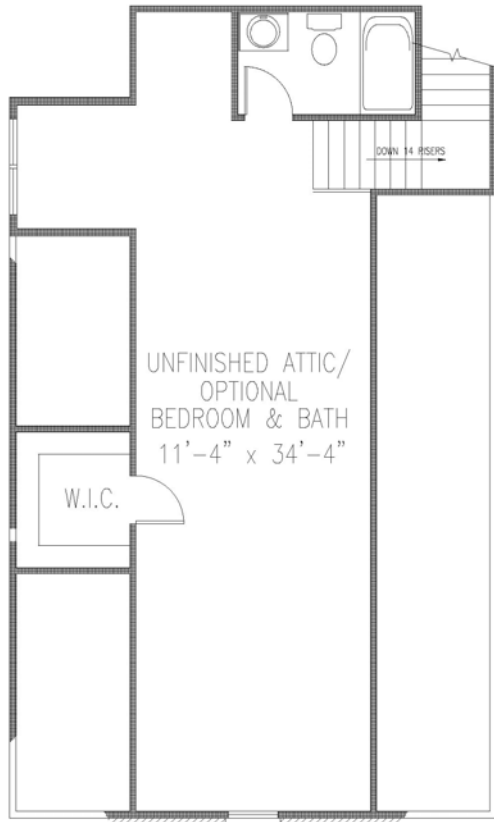

LOT 71 DEERFIELD WOODS

SECOND FLOOR

FIRST FLOOR

<u>Square Footage</u>	
First Floor.....	2,181.64
Second Floor (unfinished)...	557.18
Garage.....	846.97
Basement.....	2,087.84

All room dimensions are approximate, shown to the maximum dimensions of each room, and are subject to field variation. Dimensions should not be used to calculate room square footage. Some windows and floor plans may vary with elevations. Some features may vary from community to community. Please consult a Sales Manager for details.