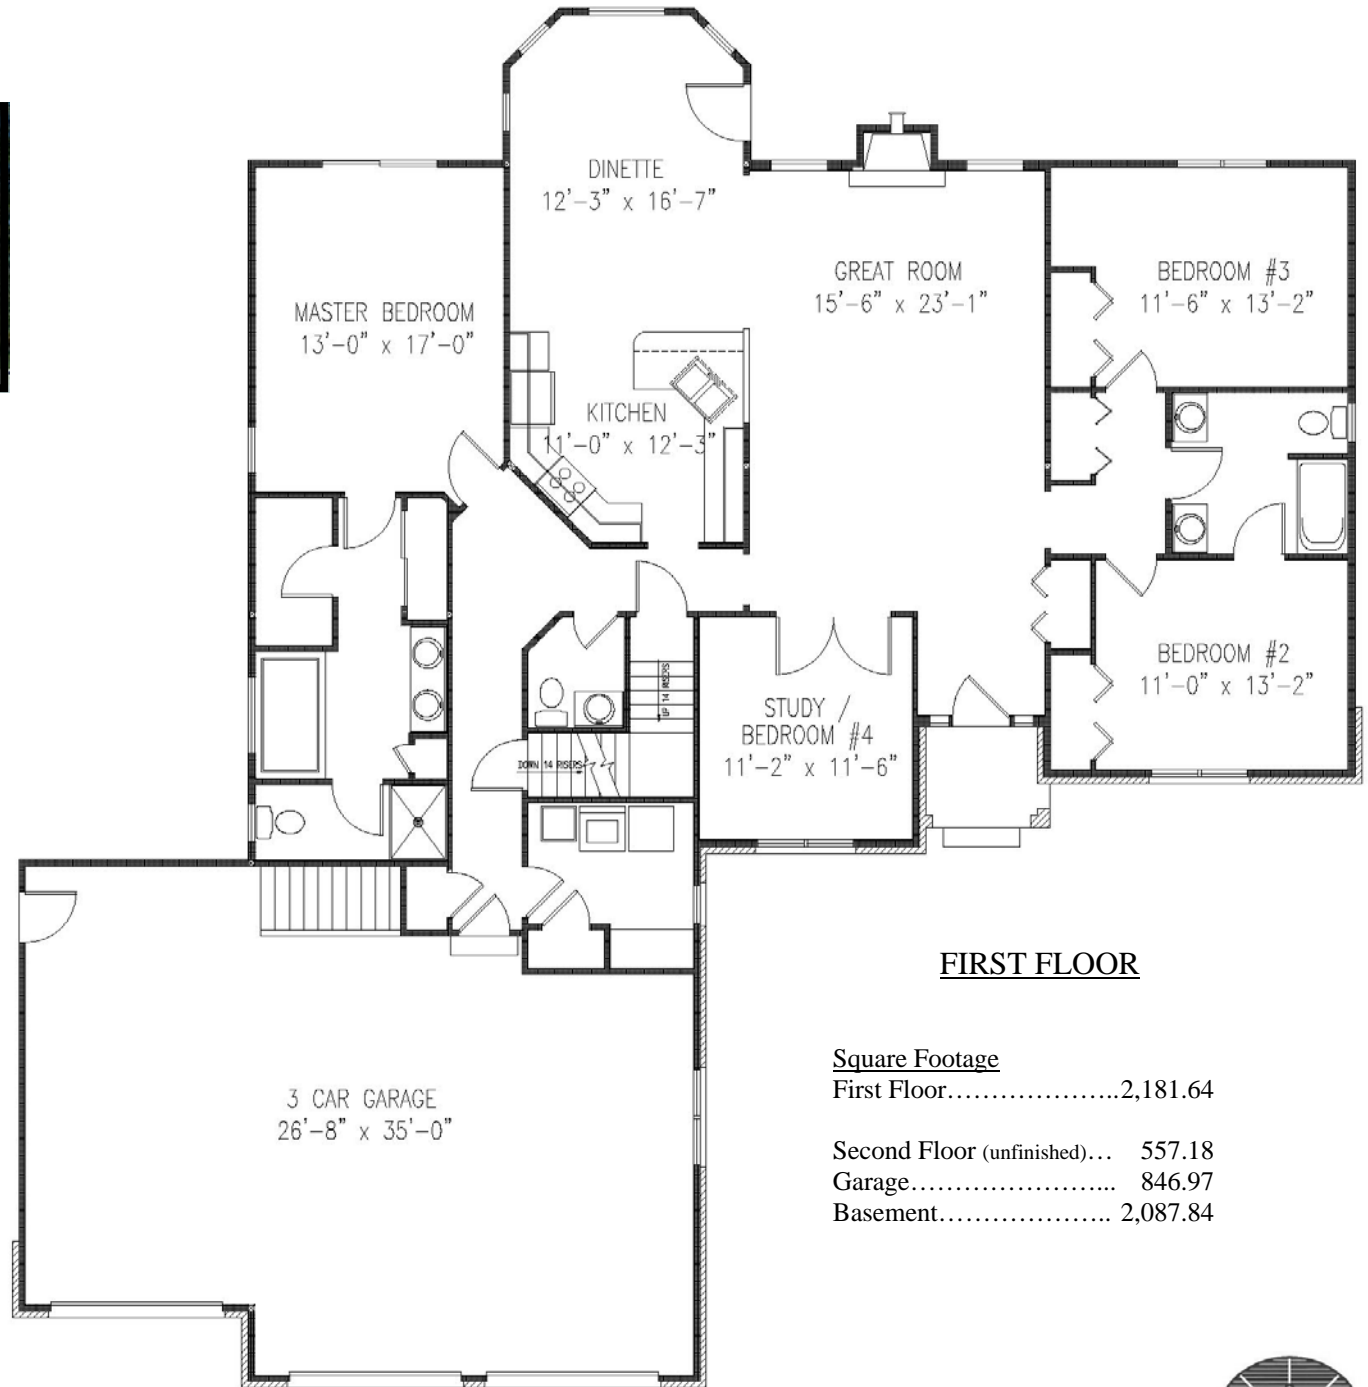

LOT 71 DEERFIELD WOODS

SECOND FLOOR

FIRST FLOOR

<u>Square Footage</u>	
First Floor.....	2,181.64
Second Floor (unfinished)...	557.18
Garage.....	846.97
Basement.....	2,087.84

All room dimensions are approximate, shown to the maximum dimensions of each room, and are subject to field variation. Dimensions should not be used to calculate room square footage. Some windows and floor plans may vary with elevations. Some features may vary from community to community. Please consult a Sales Manager for details.