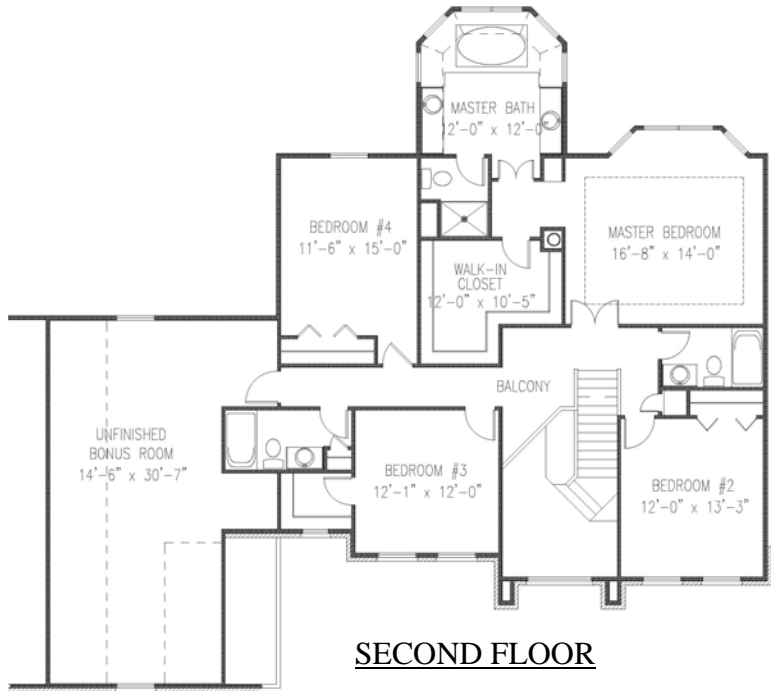

**LOT 56 DEERFIELD WOODS**

**FIRST FLOOR**

**SECOND FLOOR**

**Square Footage**

First Floor.....	1,769.16
Second Floor.....	1,494.23
Total.....	3,263.39

Garage.....	507.05 (optional workshop not included)
Basement.....	1,372.81

All room dimensions are approximate, shown to the maximum dimensions of each room, and are subject to field variation. Dimensions should not be used to calculate room square footage. Some windows and floor plans may vary with elevations. Some features may vary from community to community. Please consult a Sales Manager for details.