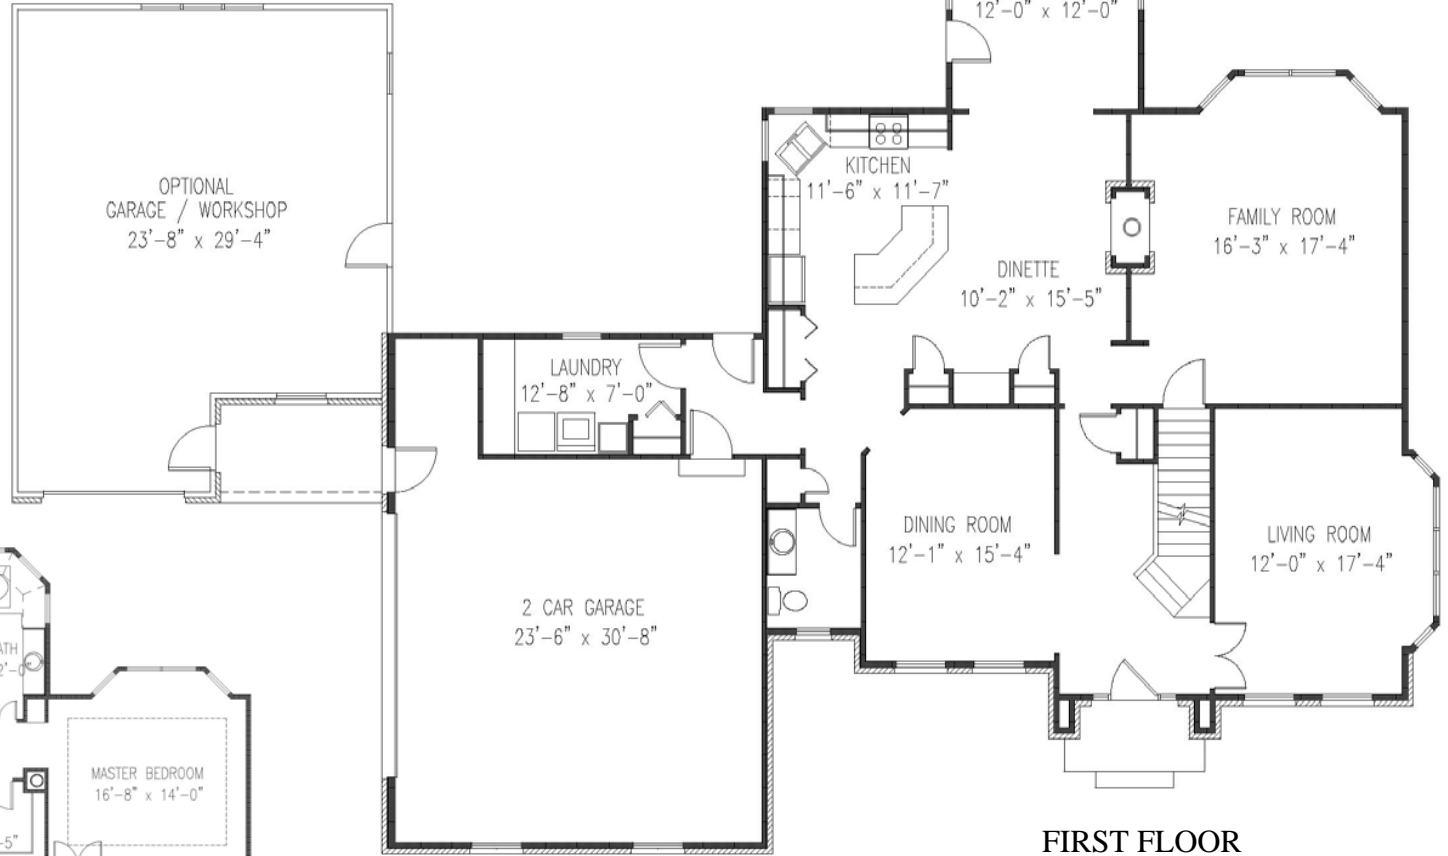

**LOT 56 DEERFIELD WOODS**

**FIRST FLOOR**

**SECOND FLOOR**

**Square Footage**

First Floor.....	1,769.16
Second Floor.....	1,494.23
Total.....	3,263.39

Garage.....	507.05 (optional workshop not included)
Basement.....	1,372.81

All room dimensions are approximate, shown to the maximum dimensions of each room, and are subject to field variation. Dimensions should not be used to calculate room square footage. Some windows and floor plans may vary with elevations. Some features may vary from community to community. Please consult a Sales Manager for details.