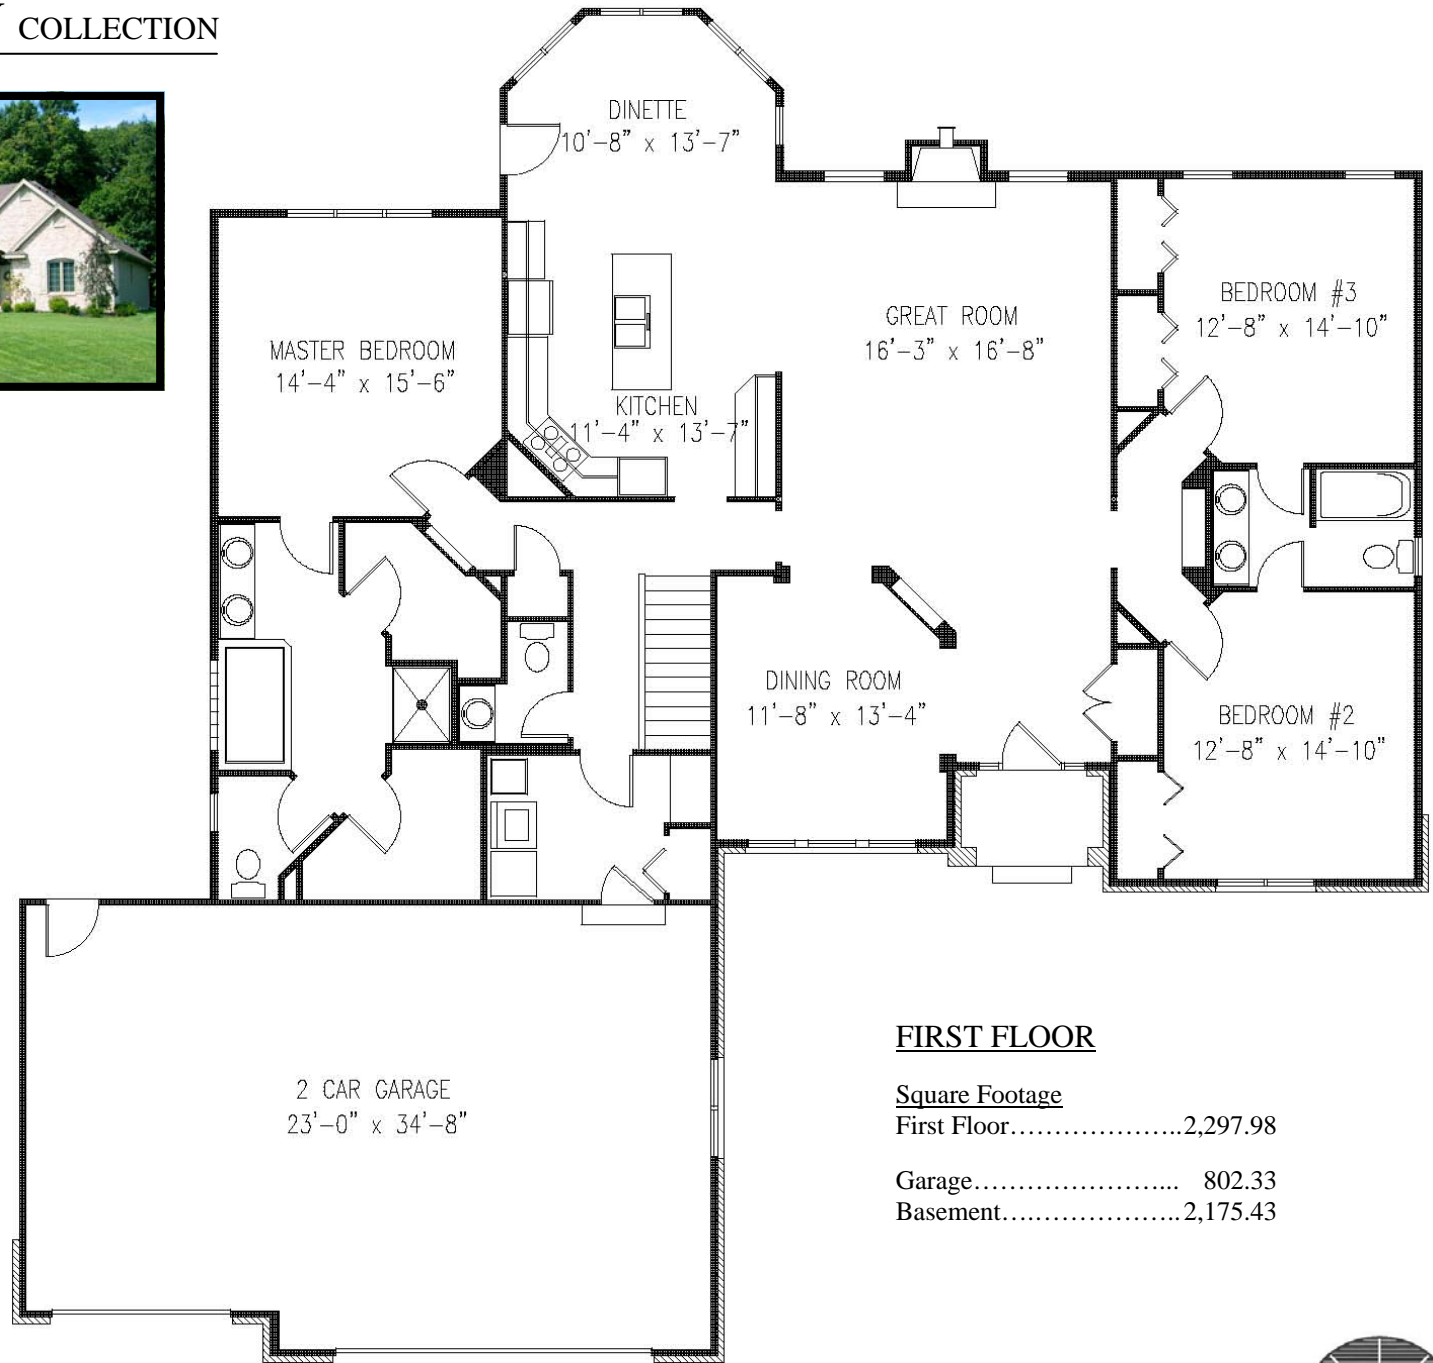

THE JEFFERSON COLLECTION

FIRST FLOOR

Square Footage

First Floor.....2,297.98

Garage..... 802.33

Basement.....2,175.43

All room dimensions are approximate, shown to the maximum dimensions of each room, and are subject to field variation. Dimensions should not be used to calculate room square footage. Some windows and floor plans may vary with elevations. Some features may vary from community to community. Please consult a Sales Manager for details.