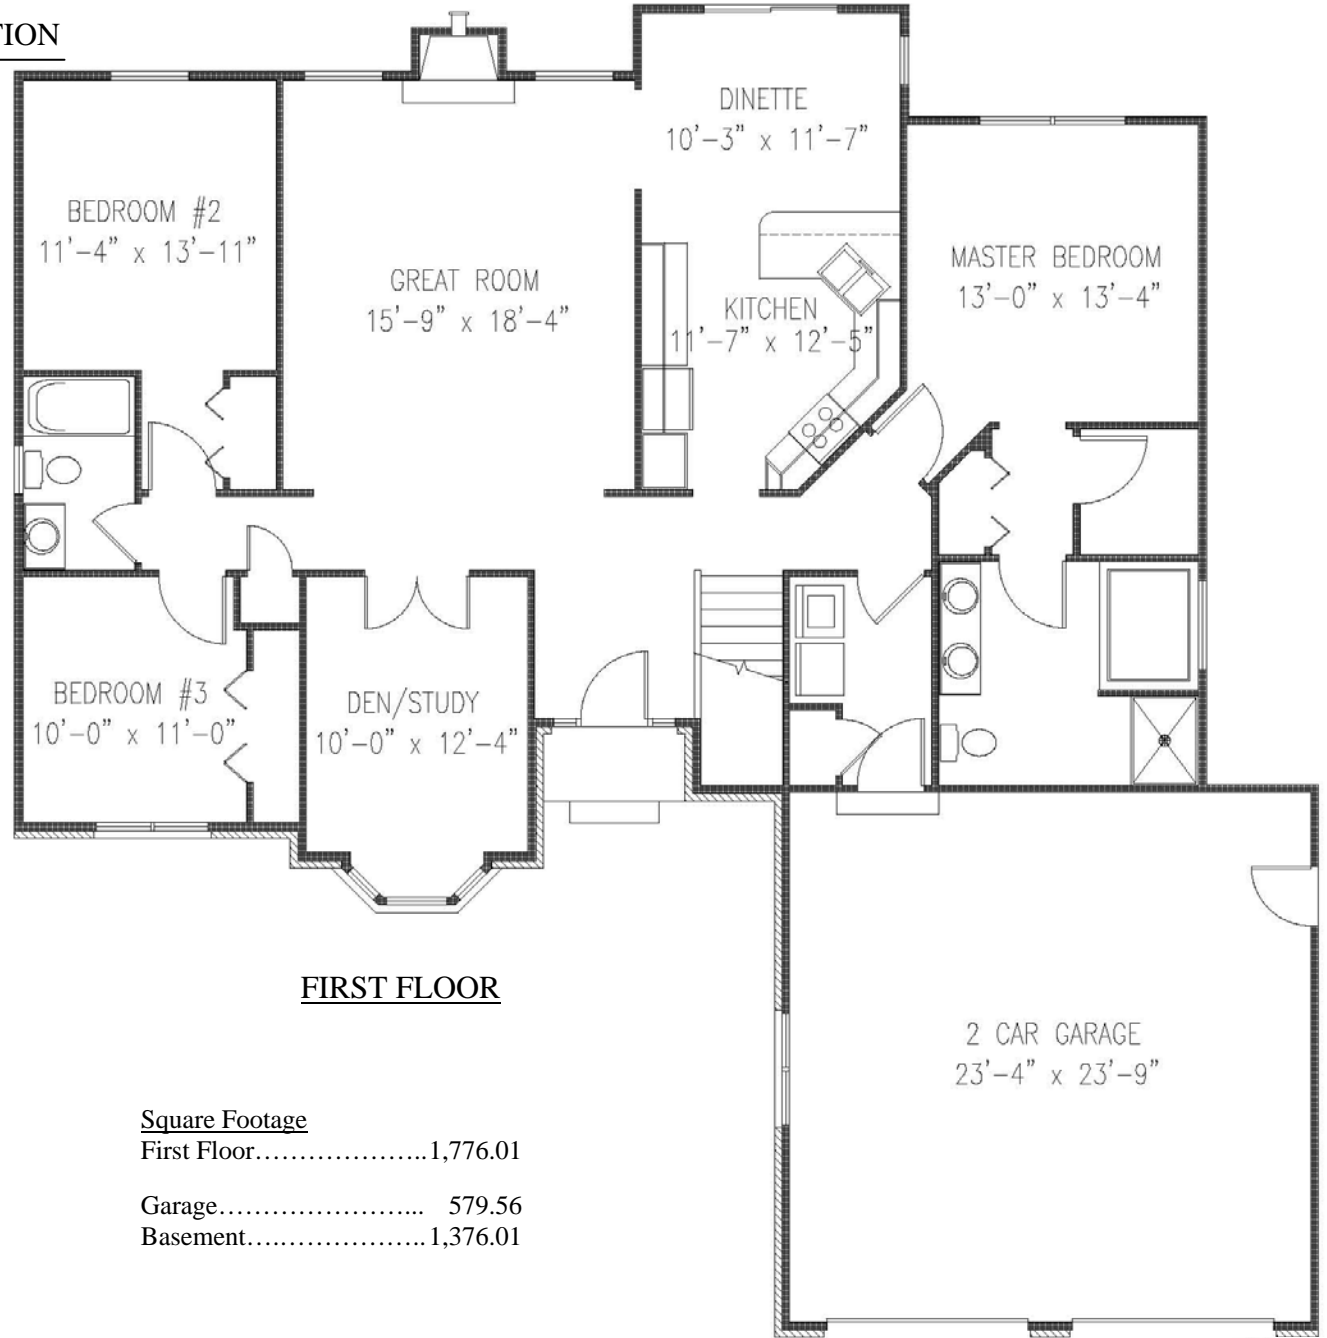

# THE JACKSON COLLECTION

## FIRST FLOOR

### Square Footage

First Floor.....	1,776.01
Garage.....	579.56
Basement.....	1,376.01

All room dimensions are approximate, shown to the maximum dimensions of each room, and are subject to field variation. Dimensions should not be used to calculate room square footage. Some windows and floor plans may vary with elevations. Some features may vary from community to community. Please consult a Sales Manager for details.