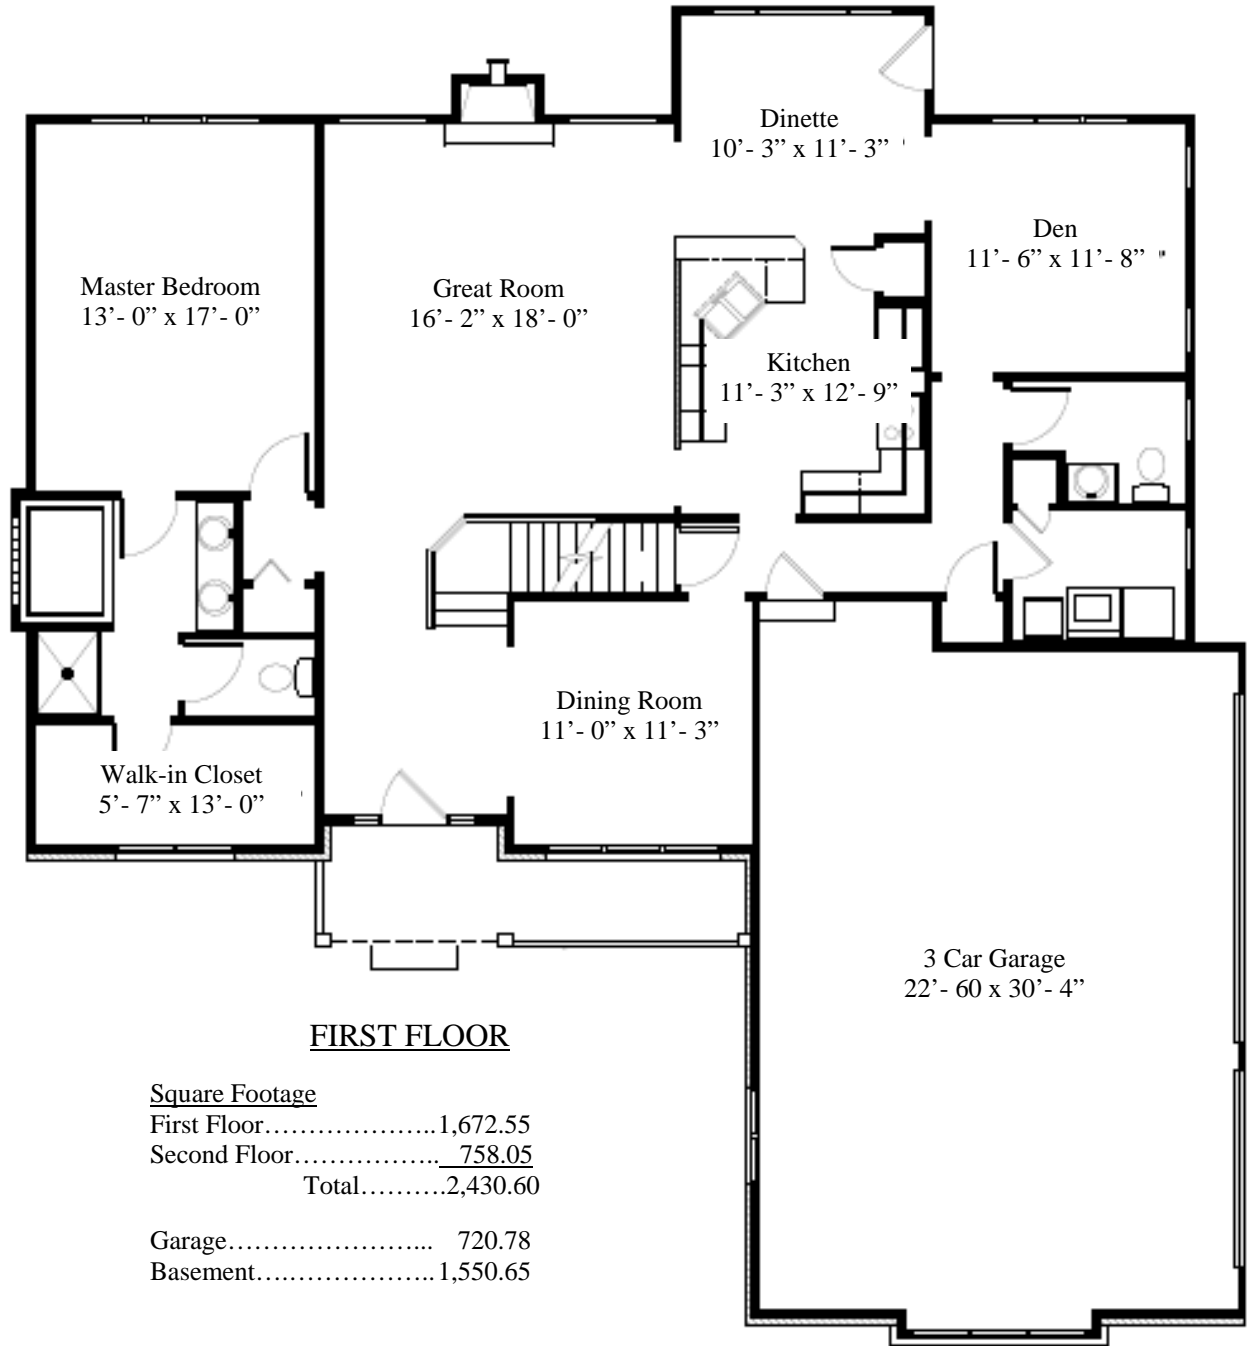

LOT 30 DEERFIELD WOODS

FIRST FLOOR

<u>Square Footage</u>	
First Floor.....	1,672.55
Second Floor.....	758.05
Total.....	2,430.60
Garage.....	720.78
Basement.....	1,550.65

SECOND FLOOR

All room dimensions are approximate, shown to the maximum dimensions of each room, and are subject to field variation. Dimensions should not be used to calculate room square footage. Some windows and floor plans may vary with elevations. Some features may vary from community to community. Please consult a Sales Manager for details.