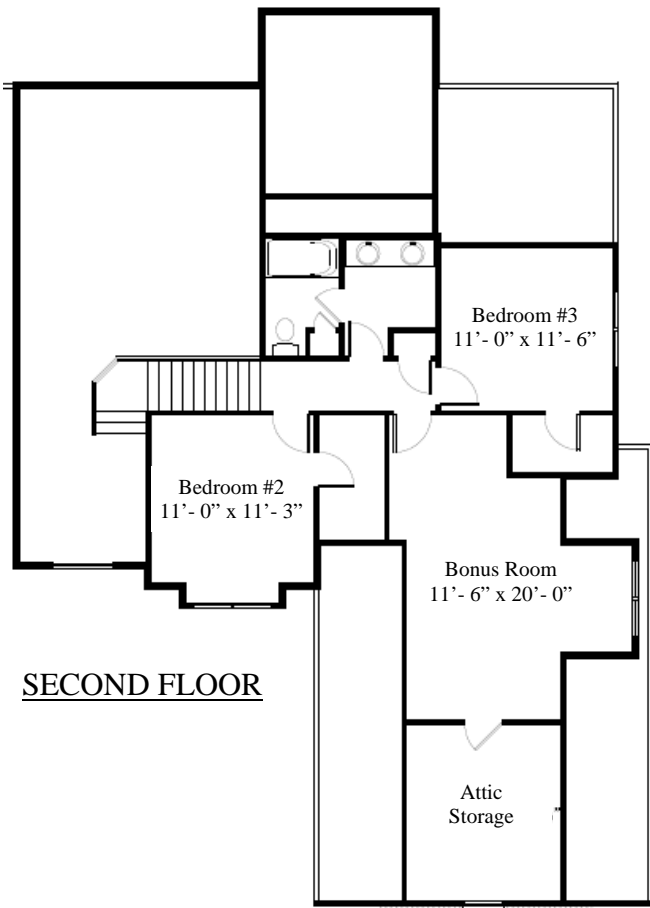

LOT 30 DEERFIELD WOODS

FIRST FLOOR

<u>Square Footage</u>	
First Floor.....	1,672.55
Second Floor.....	758.05
Total.....	2,430.60
Garage.....	720.78
Basement.....	1,550.65

SECOND FLOOR

All room dimensions are approximate, shown to the maximum dimensions of each room, and are subject to field variation. Dimensions should not be used to calculate room square footage. Some windows and floor plans may vary with elevations. Some features may vary from community to community. Please consult a Sales Manager for details.