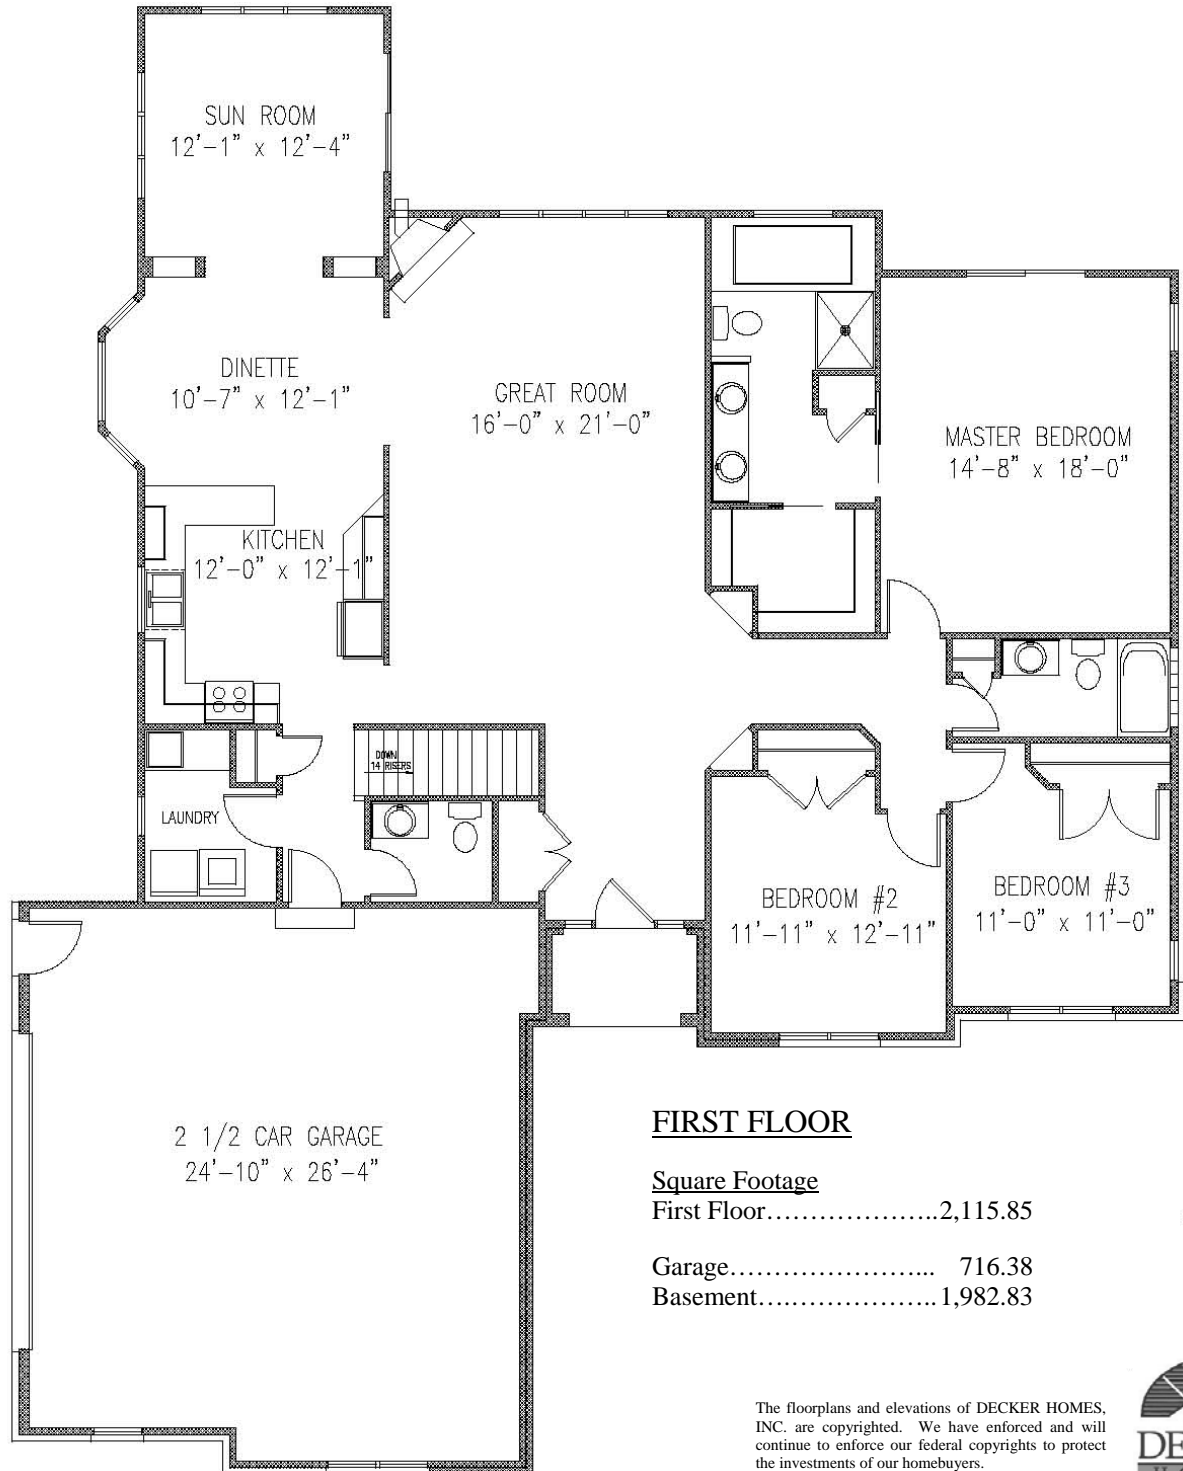

THE POLK COLLECTION

FIRST FLOOR

Square Footage

First Floor.....	2,115.85
Garage.....	716.38
Basement.....	1,982.83

All room dimensions are approximate, shown to the maximum dimensions of each room, and are subject to field variation. Dimensions should not be used to calculate room square footage. Some windows and floor plans may vary with elevations. Some features may vary from community to community. Please consult a Sales Manager for details.