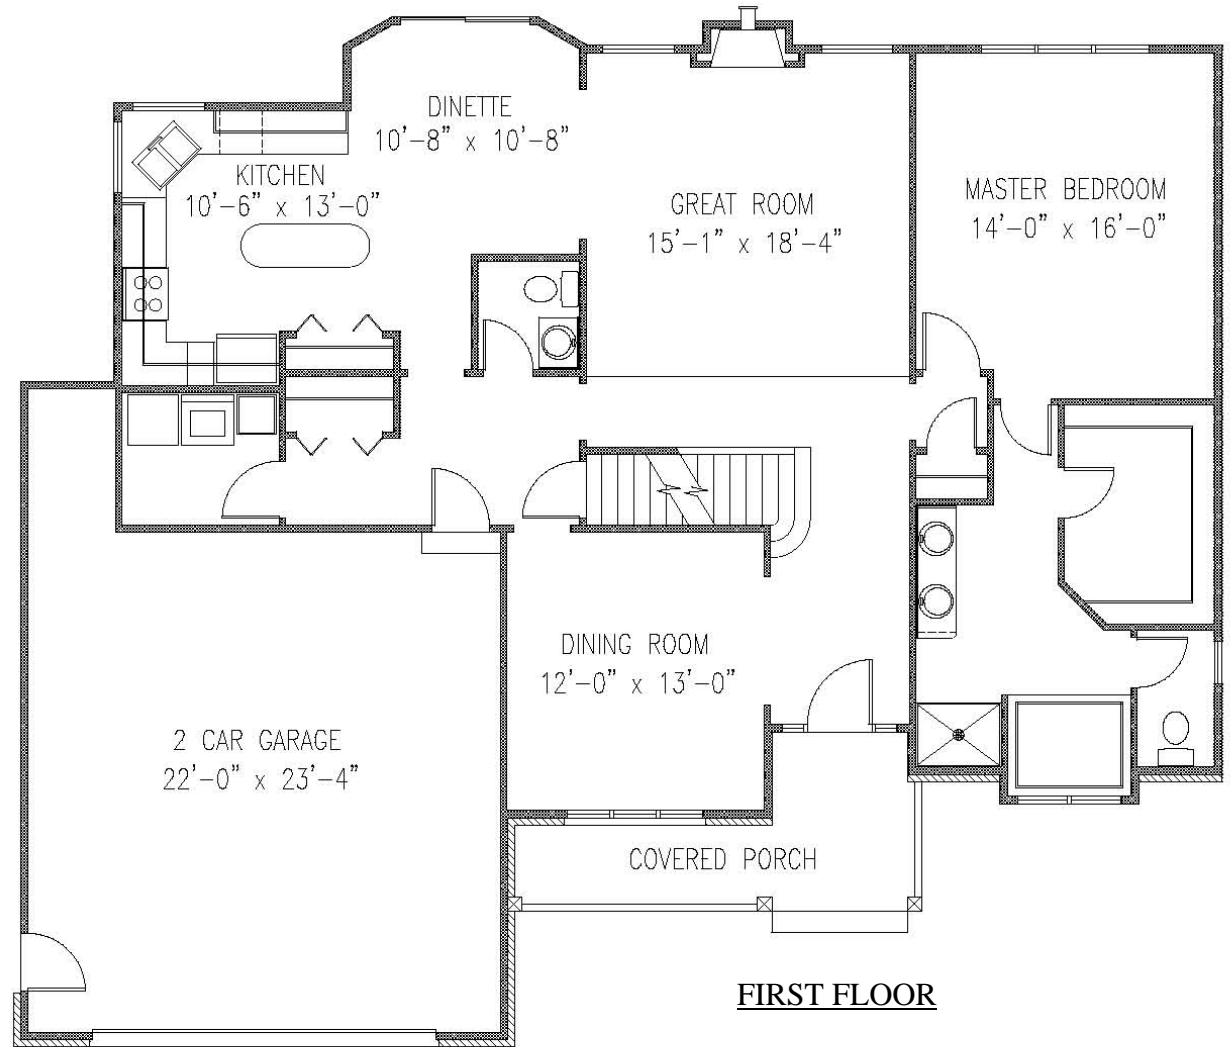

# THE LINCOLN COLLECTION

<b>Square Footage</b>	
First Floor.....	1,560.00
Second Floor.....	690.13
Total.....	2,250.13
 Bonus Room.....	 295.73

All room dimensions are approximate, shown to the maximum dimensions of each room, and are subject to field variation. Dimensions should not be used to calculate room square footage. Some windows and floor plans may vary with elevations. Some features may vary from community to community. Please consult a Sales Manager for details.