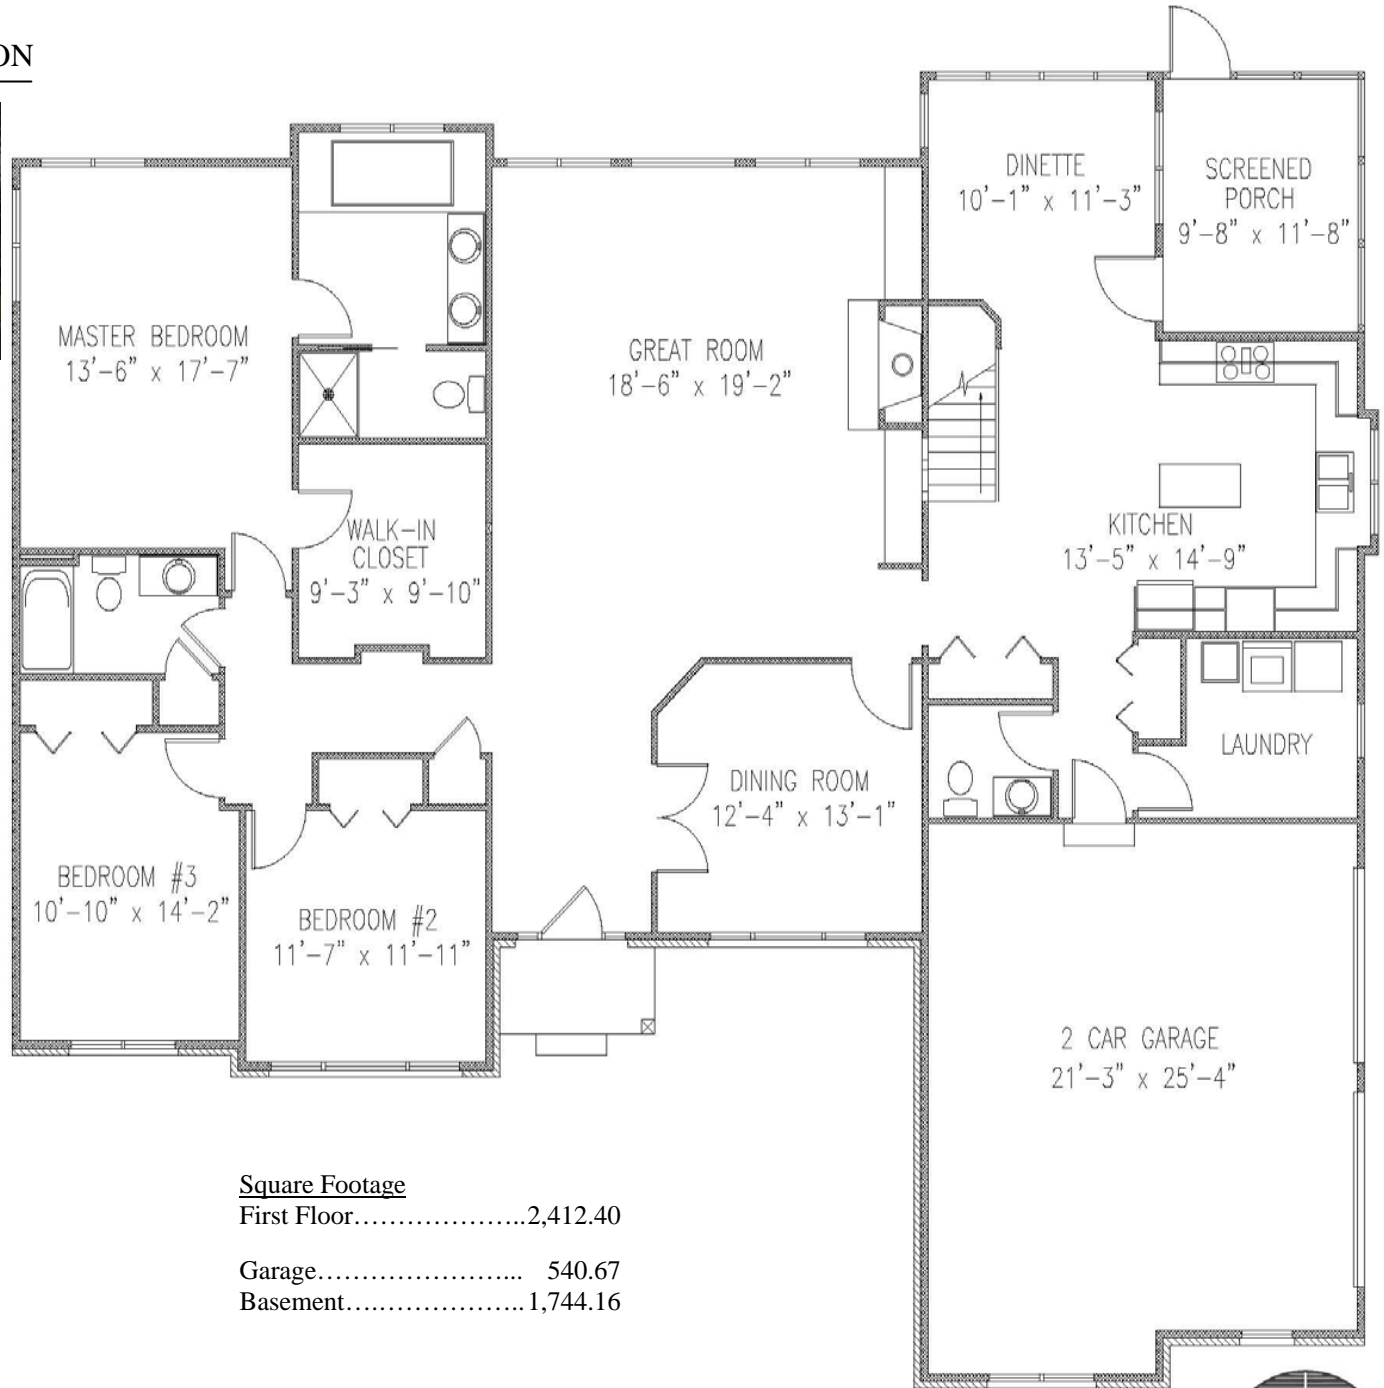

THE PIERCE COLLECTION

Square Footage

First Floor.....2,412.40

Garage..... 540.67

Basement..... 1,744.16

All room dimensions are approximate, shown to the maximum dimensions of each room, and are subject to field variation. Dimensions should not be used to calculate room square footage. Some windows and floor plans may vary with elevations. Some features may vary from community to community. Please consult a Sales Manager for details.