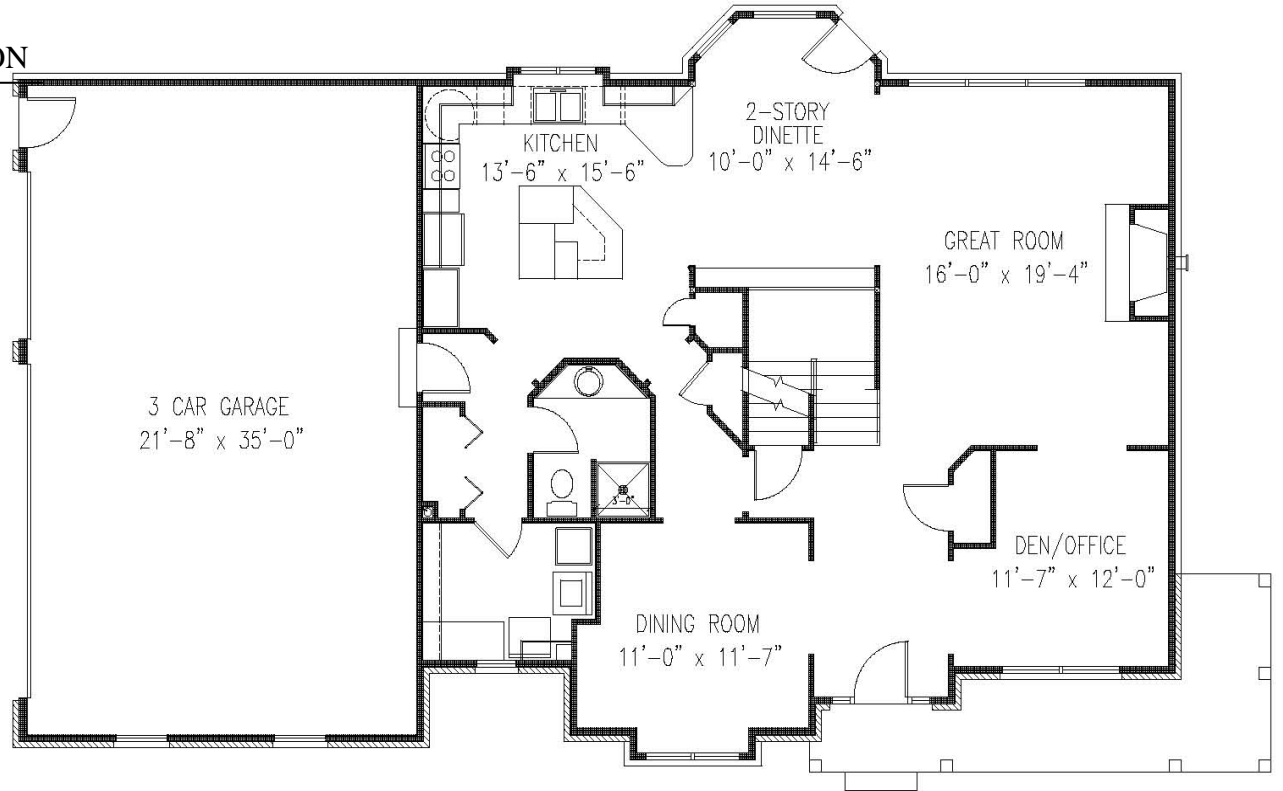

THE KENNEDY COLLECTION

SECOND FLOOR

Square Footage

| | |
|-------------------|-----------------|
| First Floor..... | 1,446.61 |
| Second Floor..... | <u>1,816.83</u> |
| Total..... | 3,263.44 |
| Garage..... | 791.94 |

All room dimensions are approximate, shown to the maximum dimensions of each room, and are subject to field variation. Dimensions should not be used to calculate room square footage. Some windows and floor plans may vary with elevations. Some features may vary from community to community. Please consult a Sales Manager for details.