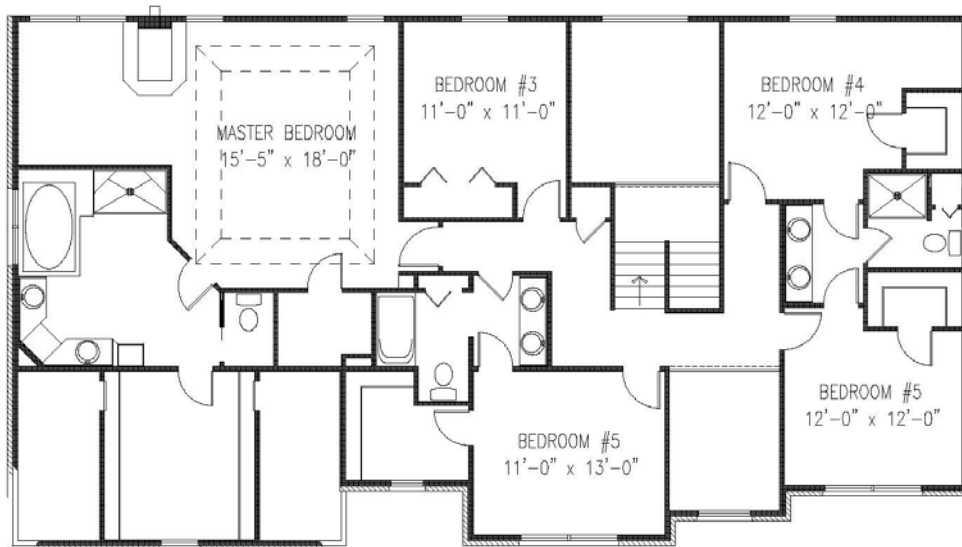

THE KENNEDY COLLECTION

SECOND FLOOR

Square Footage

| | |
|-------------------|-----------------|
| First Floor..... | 1,446.61 |
| Second Floor..... | <u>1,816.83</u> |
| Total..... | 3,263.44 |
| Garage..... | 791.94 |

All room dimensions are approximate, shown to the maximum dimensions of each room, and are subject to field variation. Dimensions should not be used to calculate room square footage. Some windows and floor plans may vary with elevations. Some features may vary from community to community. Please consult a Sales Manager for details.