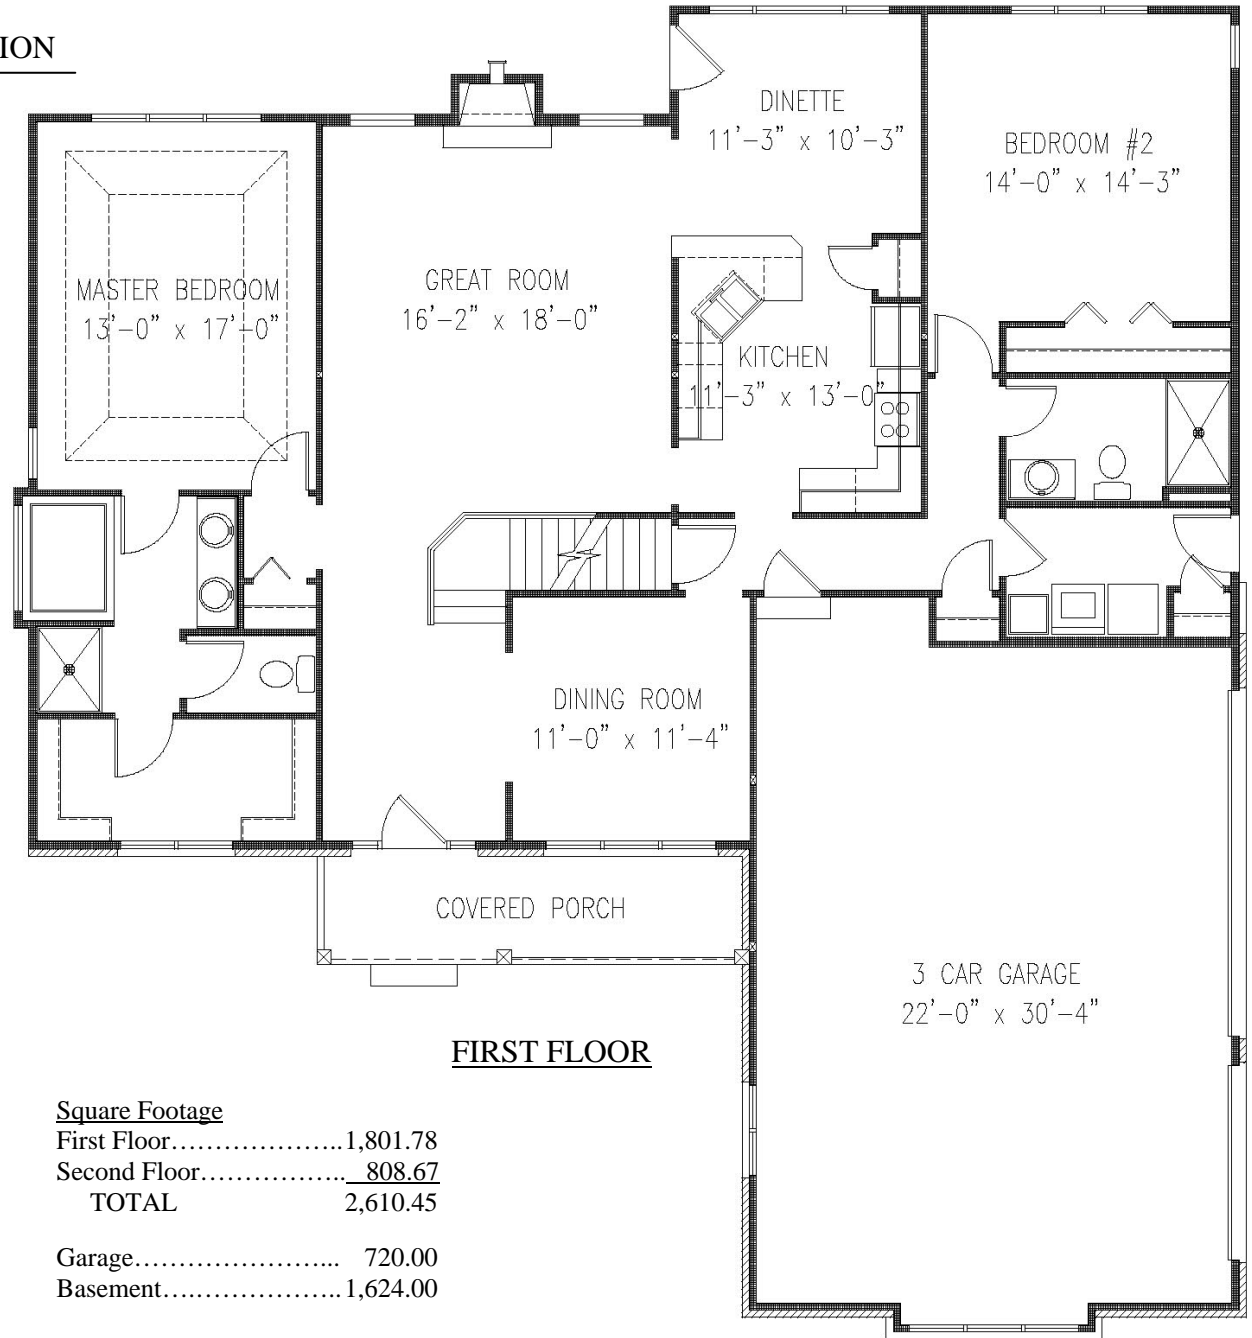

# THE CLEVELAND COLLECTION

**Square Footage**

First Floor.....	1,801.78
Second Floor.....	808.67
<b>TOTAL</b>	<b>2,610.45</b>
 Garage.....	 720.00
Basement.....	1,624.00

All room dimensions are approximate, shown to the maximum dimensions of each room, and are subject to field variation. Dimensions should not be used to calculate room square footage. Some windows and floor plans may vary with elevations. Some features may vary from community to community. Please consult a Sales Manager for details.