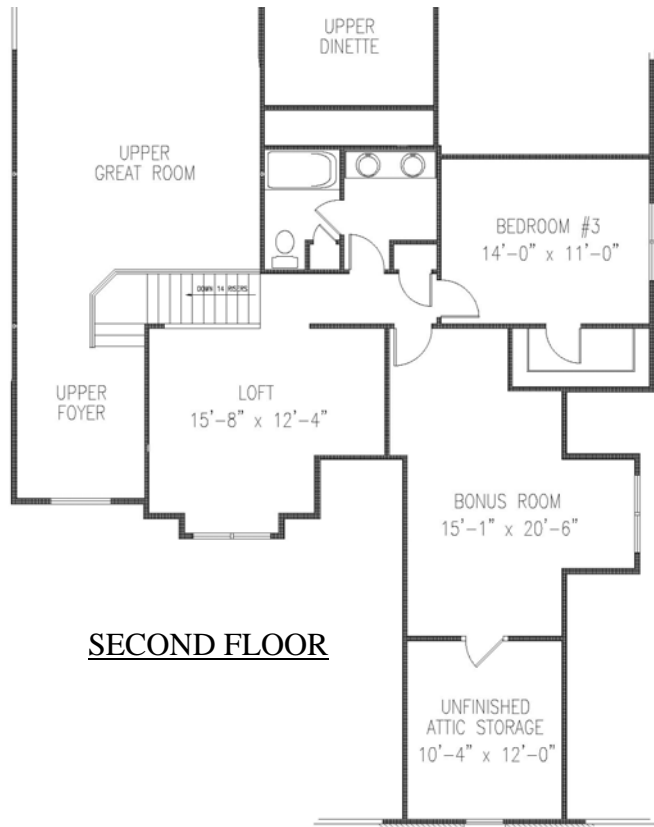

# THE CLEVELAND COLLECTION

**Square Footage**

First Floor.....	1,801.78
Second Floor.....	808.67
<b>TOTAL</b>	<b>2,610.45</b>
 Garage.....	 720.00
Basement.....	1,624.00

All room dimensions are approximate, shown to the maximum dimensions of each room, and are subject to field variation. Dimensions should not be used to calculate room square footage. Some windows and floor plans may vary with elevations. Some features may vary from community to community. Please consult a Sales Manager for details.